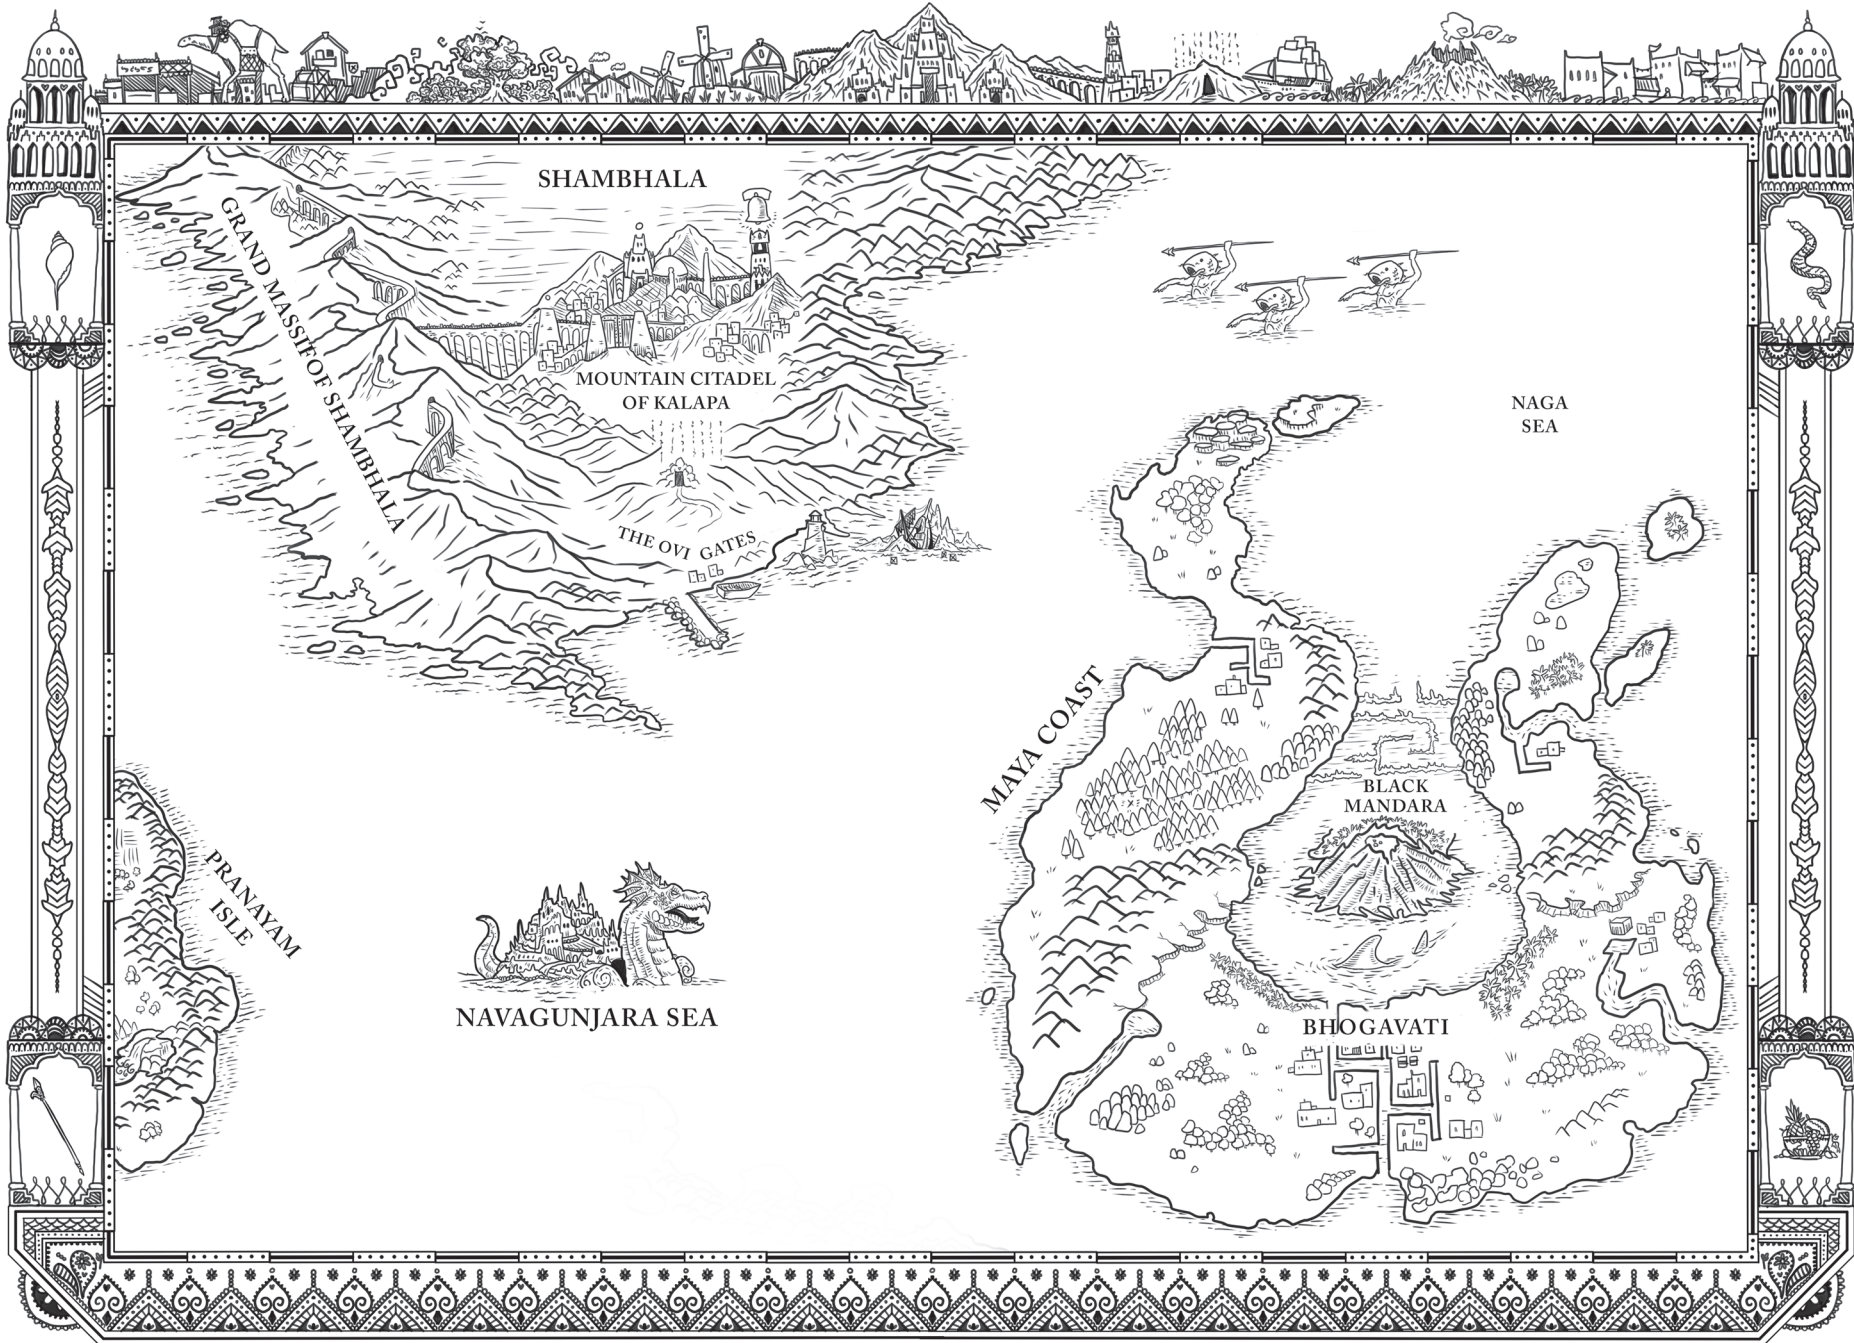

**VEILED
LANDS**

ACAPUR

DHARA COAST

GANESHA'S TEMPLE

GANESHA'S LIBRARY

KARMA ALLEY

NIRVANA PUB

KARMA ALLEY HARBOUR

The Needle

SHESHNAAG

TIMINGILA

APSAARA'S ASHRAM

FORESTS OF KHANDAVA

BERUNDA NEST

KHANDAVA

PRANAYAM ISLE

SHAMBHALA

GRAND MASSIF OF SHAMBHALA

MOUNTAIN CITADEL OF KALAPA

THE OVI GATES

NAGA SEA

PRANAYAM ISLE

NAVAGUNJARA SEA

MAYA COAST

BLACK MANDARA

BHOGAVATI